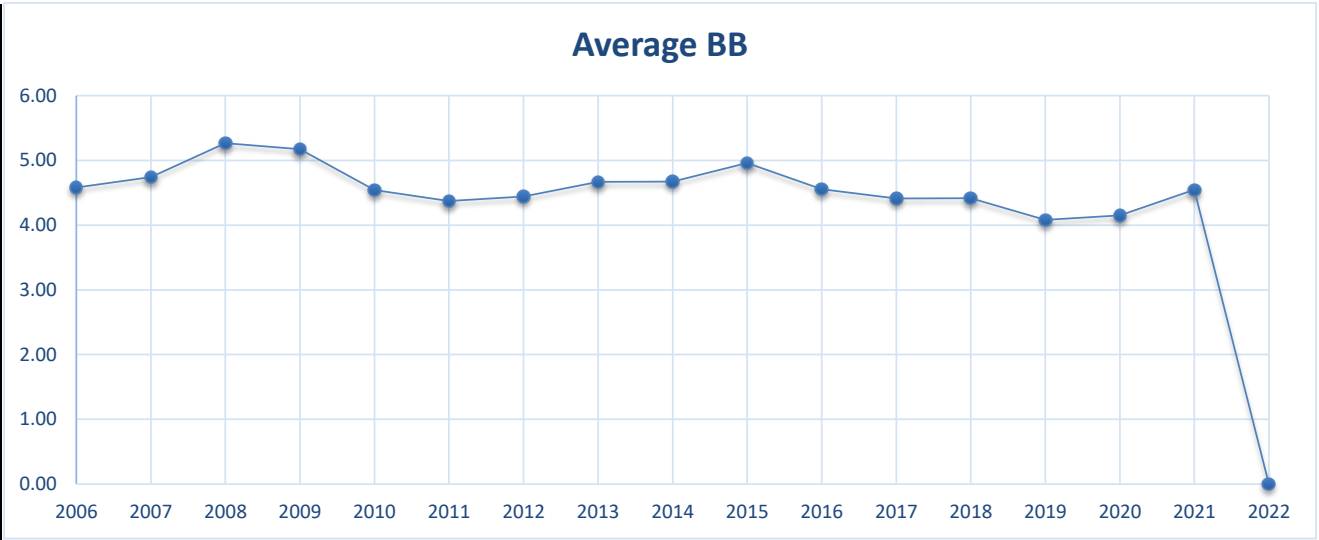

Lake Saint Louis Anglers Club 2006 to Present - Tournament Trends

Year	Average BB	Average #1 Stringer
2006	4.58	11.27
2007	4.74	10.14
2008	5.27	12.26
2009	5.17	13.01
2010	4.54	11.32
2011	4.37	10.52
2012	4.44	11.13
2013	4.67	11.42
2014	4.67	13.41
2015	4.96	13.90
2016	4.55	12.57
2017	4.41	11.82
2018	4.41	11.27
2019	4.08	11.06
2020	4.15	11.23
2021	4.55	8.13
2022	0.00	0.00